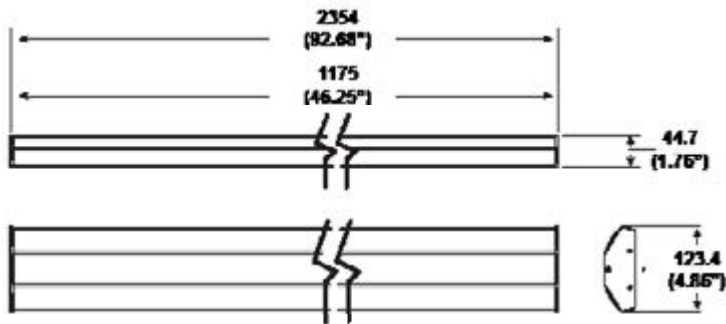

**POLYGON™ LINEAR LED
PARKING GARAGE FIXTURE**
LSP Series

PRODUCT DESCRIPTION:

Offering an upscale appearance at a performance price, the Polygon™ Linear LED Parking Garage fixture is an energy-efficient lighting solution for parking structures that require a sleek design.

The Polygon™'s soft white translucent diffuser reduces glare, helping the general public locate or maneuver their cars more safely and securely. The fixture's beveled surface resists damage from vehicle antennae for a long-lasting, premium appearance. The Polygon can be mounted to the surface or suspended. A low profile height makes the fixture suitable for hanging from shallow ceilings, as well as mounting to walls.

FEATURES:

- One Piece Aluminum Chassis
- Soft White low glare diffuser design
- Extremely Low profile height for shallow ceilings, or ADA wall compliance
- Bevel optic surface resist vehicle antenna damage
- One piece molded end caps
- Integrated hanging loops included
- Universal mounting standard. Comes with integral hanging loops and with standard surface mounting application

CONSTRUCTION:

- One Piece extruded body of 6063 Aluminum
- Polycarbonate translucent diffuser
- Polycarbonate molded end cap
- Full length service channel on rear
- CRI>80

CONTROL:

- 0-10V Dimming standard
- Both 0-10v dimming and occupancy sensors supports California T24 compliance
- Optional occupancy sensor versions available**
  - Ambient threshold selectable
  - Dimming levels selectable
  - Delay times selectable

ORDERING INFORMATION

ORDER NUMBER	MODEL	WATTS (NOMINAL)	DESCRIPTION	DIMENSION (L" x W" x H")	CCT
75173	LSP4805SU44DV35PKG	39	Polygon Linear LED 4' Parking Garage Fixture	46.3" x 4.25" x 1.8"	3500K
75175	LSP4805SU44DV50PKG	39	Polygon Linear LED 4' Parking Garage Fixture	46.3" x 4.25" x 1.8"	5000K
75177	LSP9605SU55DV35PKG	55	Polygon Linear LED 8' Parking Garage Fixture	92.7" X 4.25" X 1.8"	3500K
75179	LSP9605SU55DV50PKG	55	Polygon Linear LED 8' Parking Garage Fixture	92.7" X 4.25" X 1.8"	5000K
75181	LSP9605SU80DV35PKG	80	Polygon Linear LED 8' Parking Garage Fixture	92.7" X 4.25" X 1.8"	3500K
75183	LSP9605SU80DV50PKG	80	Polygon Linear LED 8' Parking Garage Fixture	92.7" X 4.25" X 1.8"	5000K

ACCESSORIES

ORDER CODE	MODEL NUMBER	DESCRIPTION
74139	MLCHKLSV15	Cable Kit 15' Loop 1 Pair
74447	MLCHKPFCC10	Cable Kit Power Feed Canopy Clear 10ft 18/3
74498	MLCHKNPFC10	Cable Kit Non-Power Feed Canopy White 10ft

NOTE:

1. **Occ Sensor versions available in Q4-2015