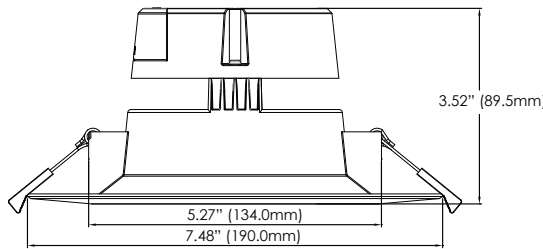

MODEL SELECTION (Full Order List On Page 2)

Typical order example: RF610ICAT27WJ

RF			ICAT		W	
FAMILY	SIZE	WATTAGE (NOMINAL)	RATING	CCT	TRIM	CRI
RF= Recessed Downlight J-Box Series	4= 4"	08= 8W	ICAT= IC & Airtight Rated	27= 2700K¹	W= White	(OMIT) = 80 CRI
	6= 6"	10= 10W		30= 3000K 40= 4000K		J= 90 CRI & JA8 Compliant

NOTES:

1. 2700K only available in 90 CRI