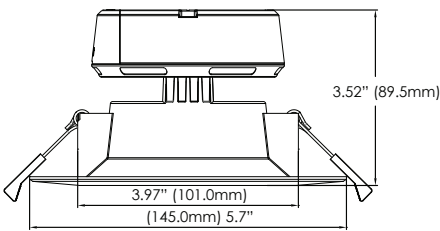

MODEL SELECTION (Full Order List On Page 2)

Typical order example: RF610ICAT27WJ

RF			ICAT		W	
FAMILY	SIZE	WATTAGE (NOMINAL)	RATING	CCT	TRIM	CRI
RF= Recessed Downlight J-Box Series	4= 4"	08= 8W	ICAT= IC & Airtight Rated	27= 2700K¹	W= White	(OMIT) = 80 CRI
	6= 6"	10= 10W		30= 3000K 40= 4000K		J= 90 CRI & JA8 Compliant

NOTES:

1. 2700K only available in 90 CRI